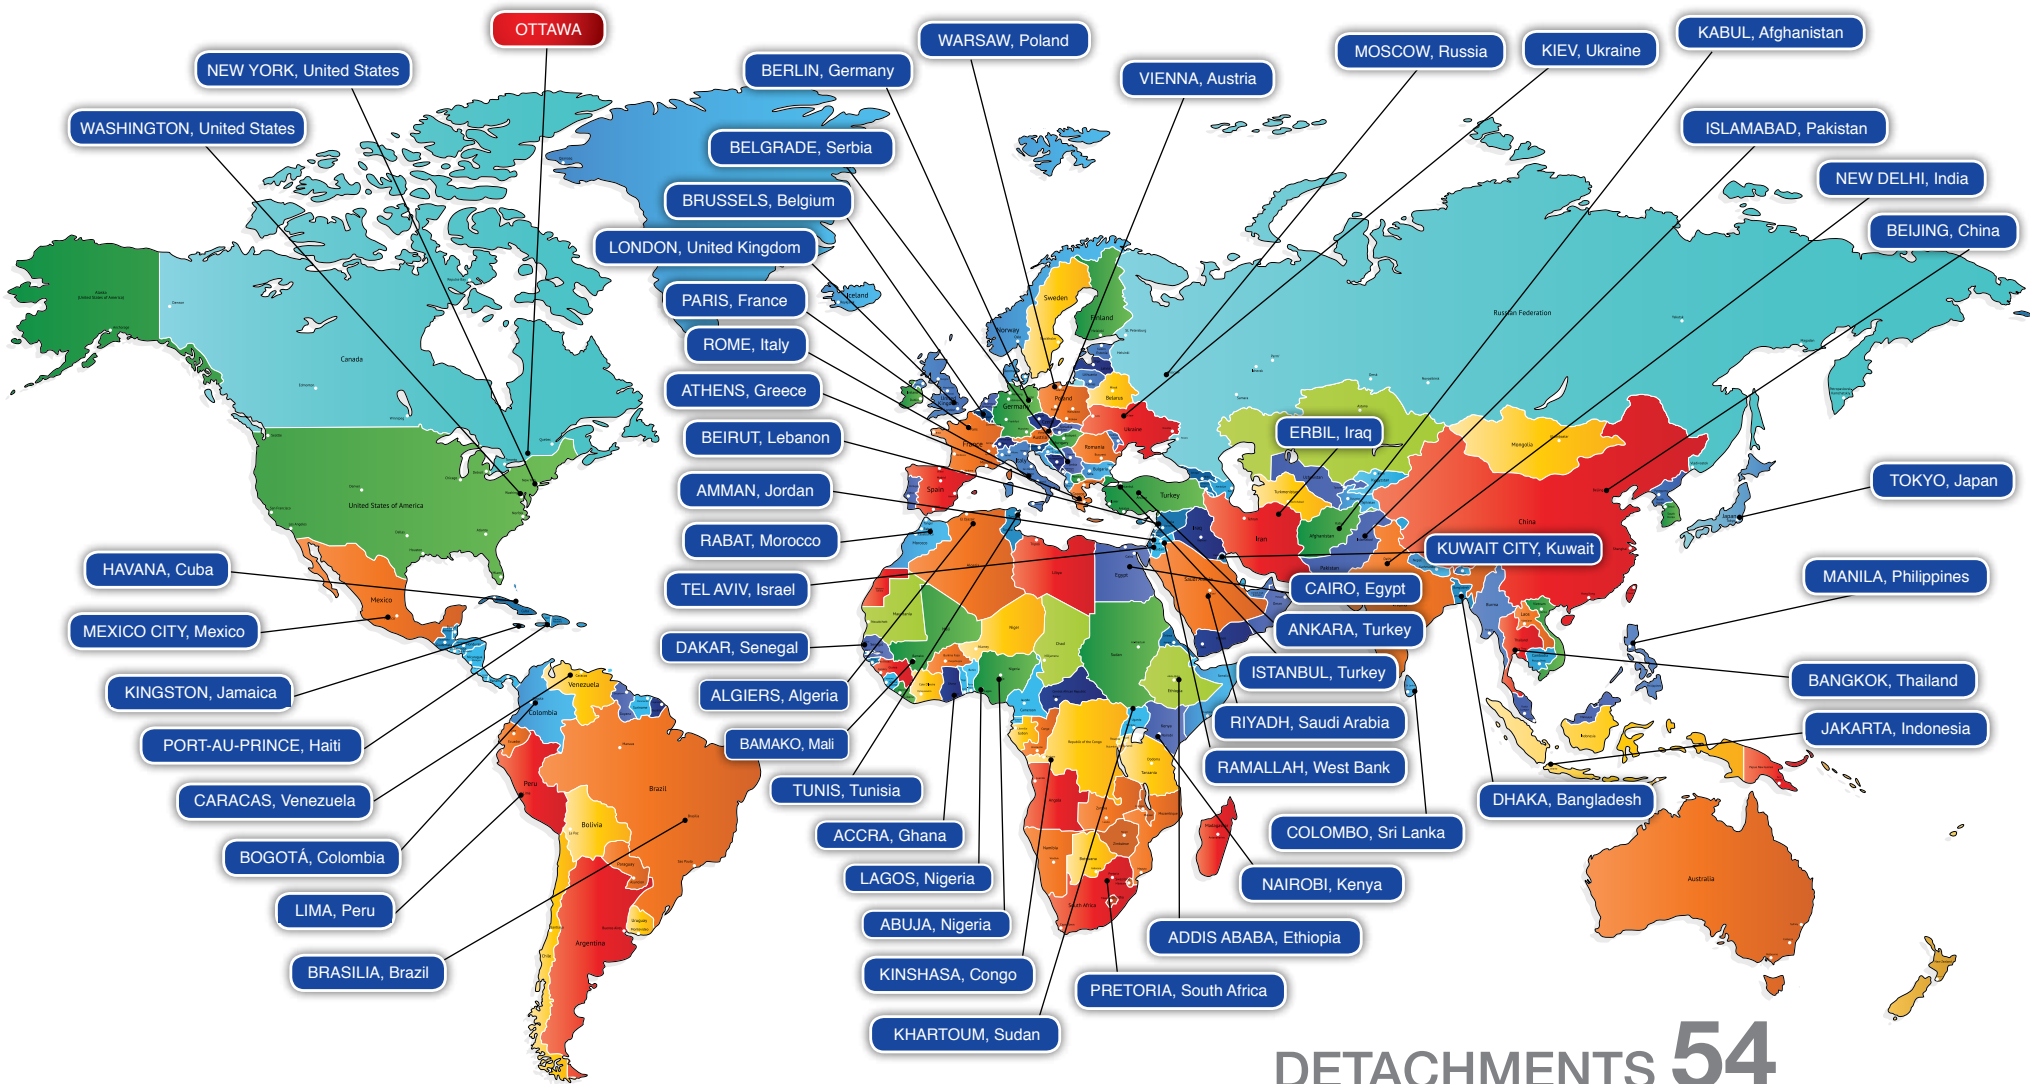

MILITARY POLICE SECURITY SERVICE

DETACHMENTS **54**

PERSONNEL **105**