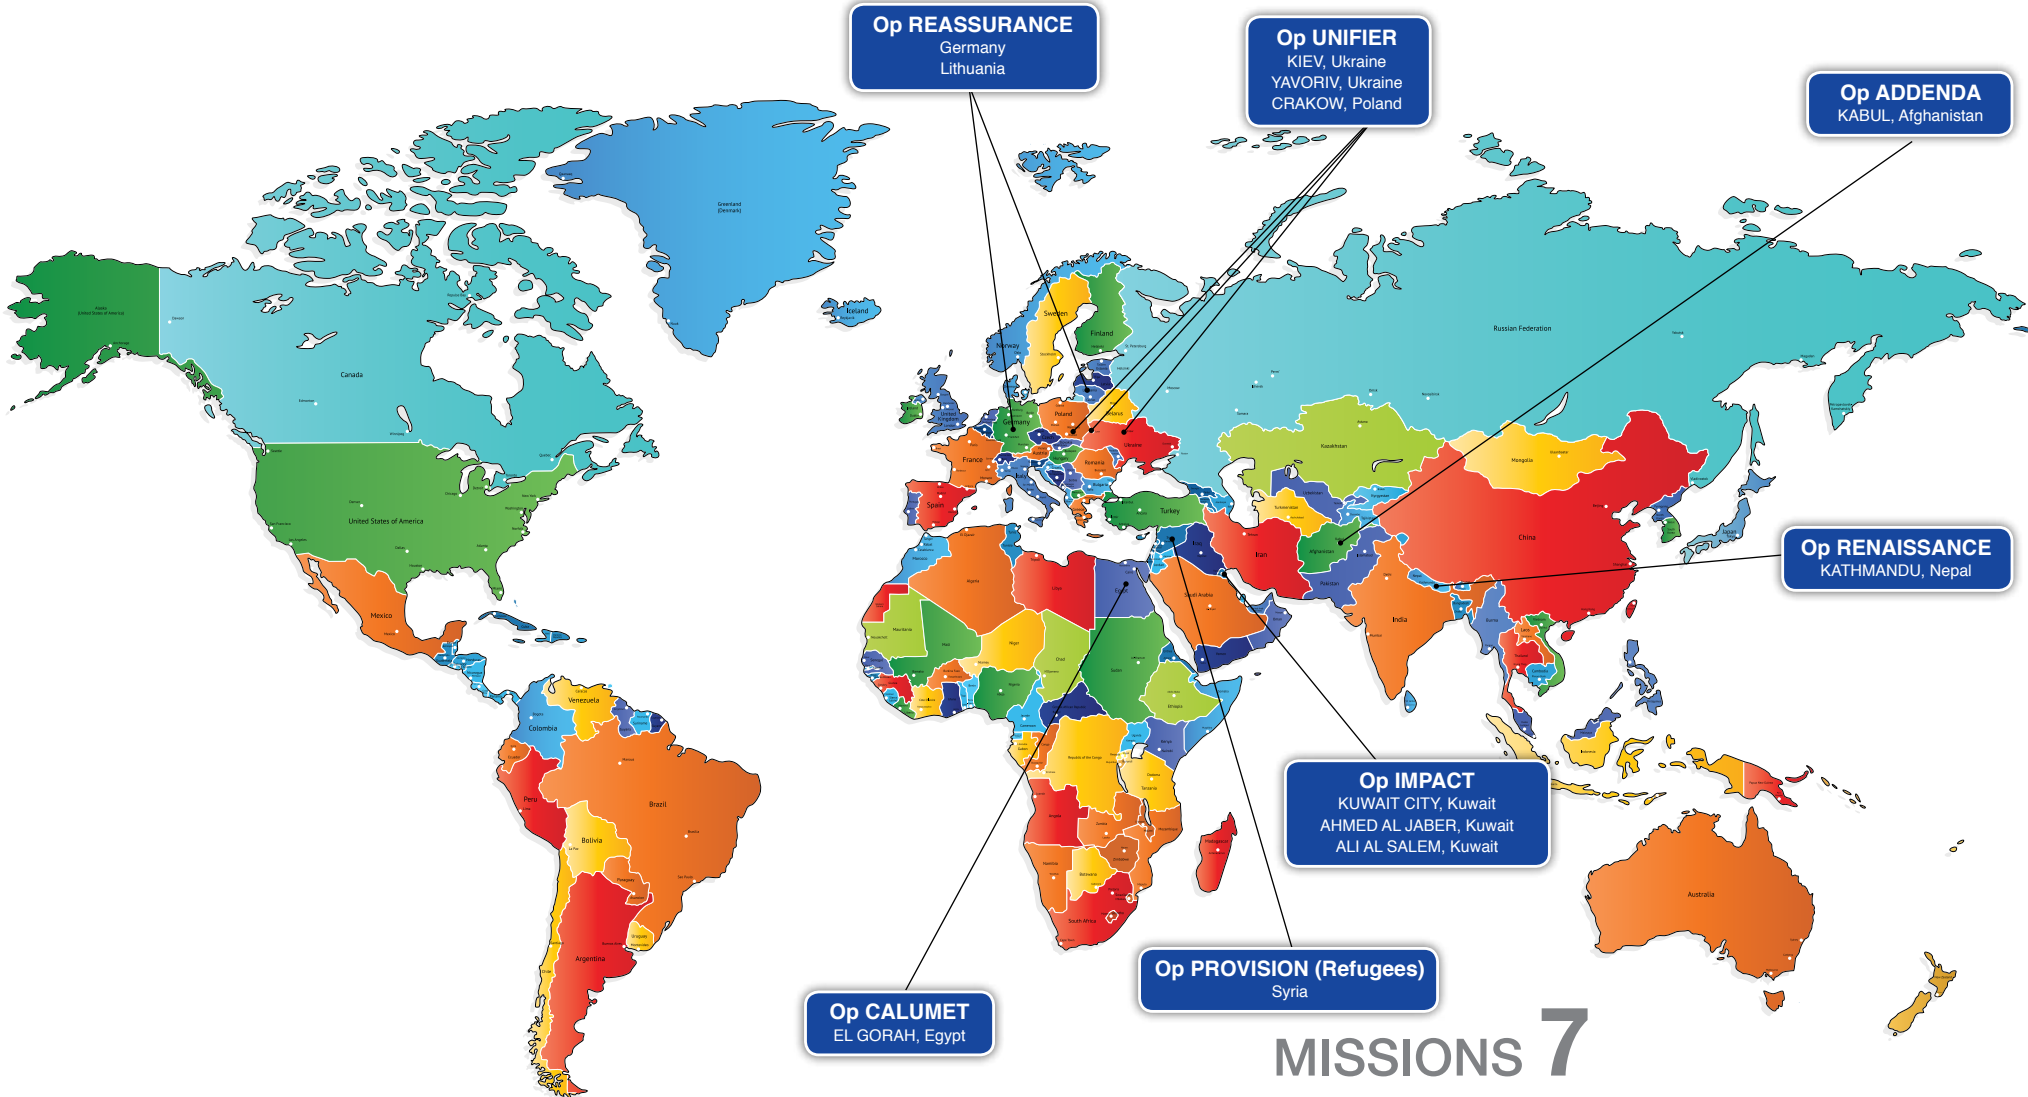

# MP in CAF Operations

MISSIONS **7**

PERSONNEL **178**

Locations **12**