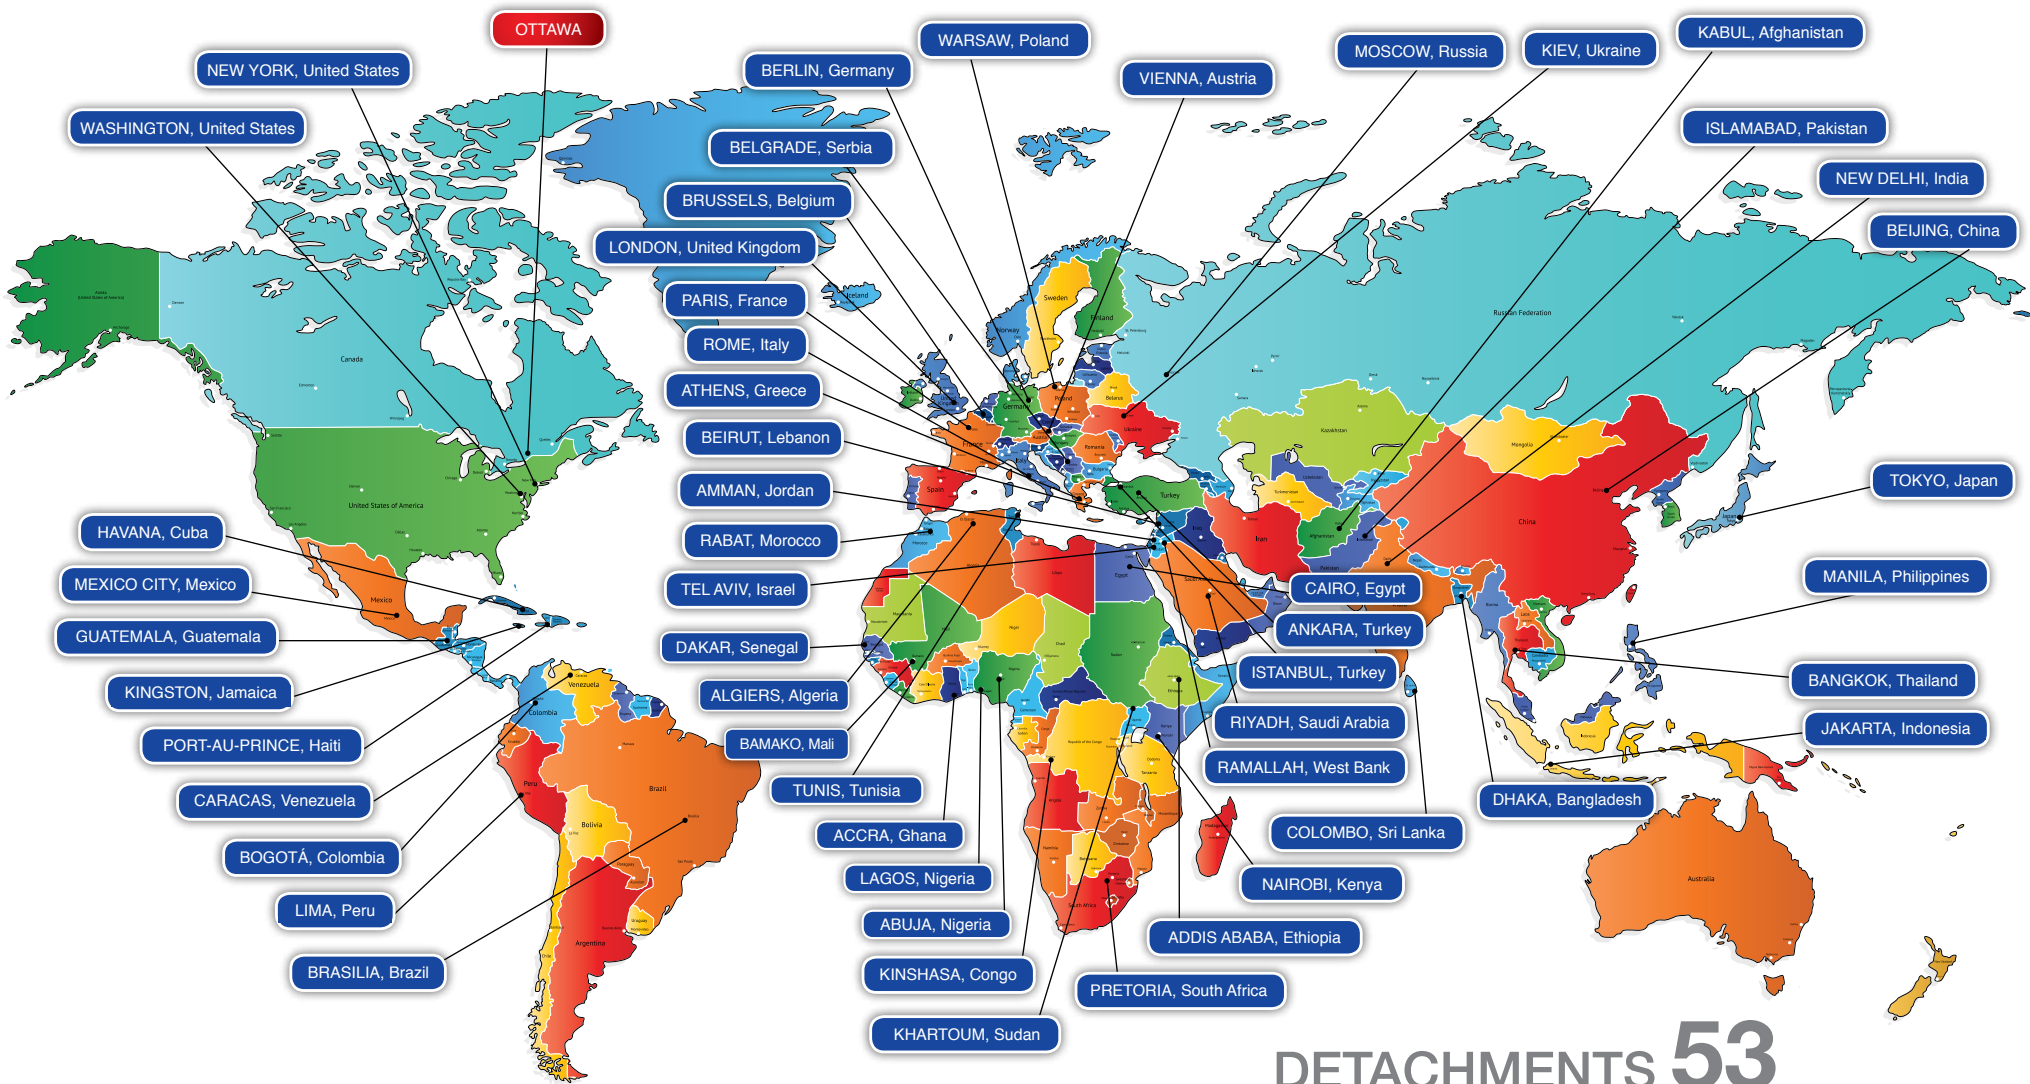

MILITARY POLICE SECURITY SERVICE

DETACHMENTS **53**

PERSONNEL **111**