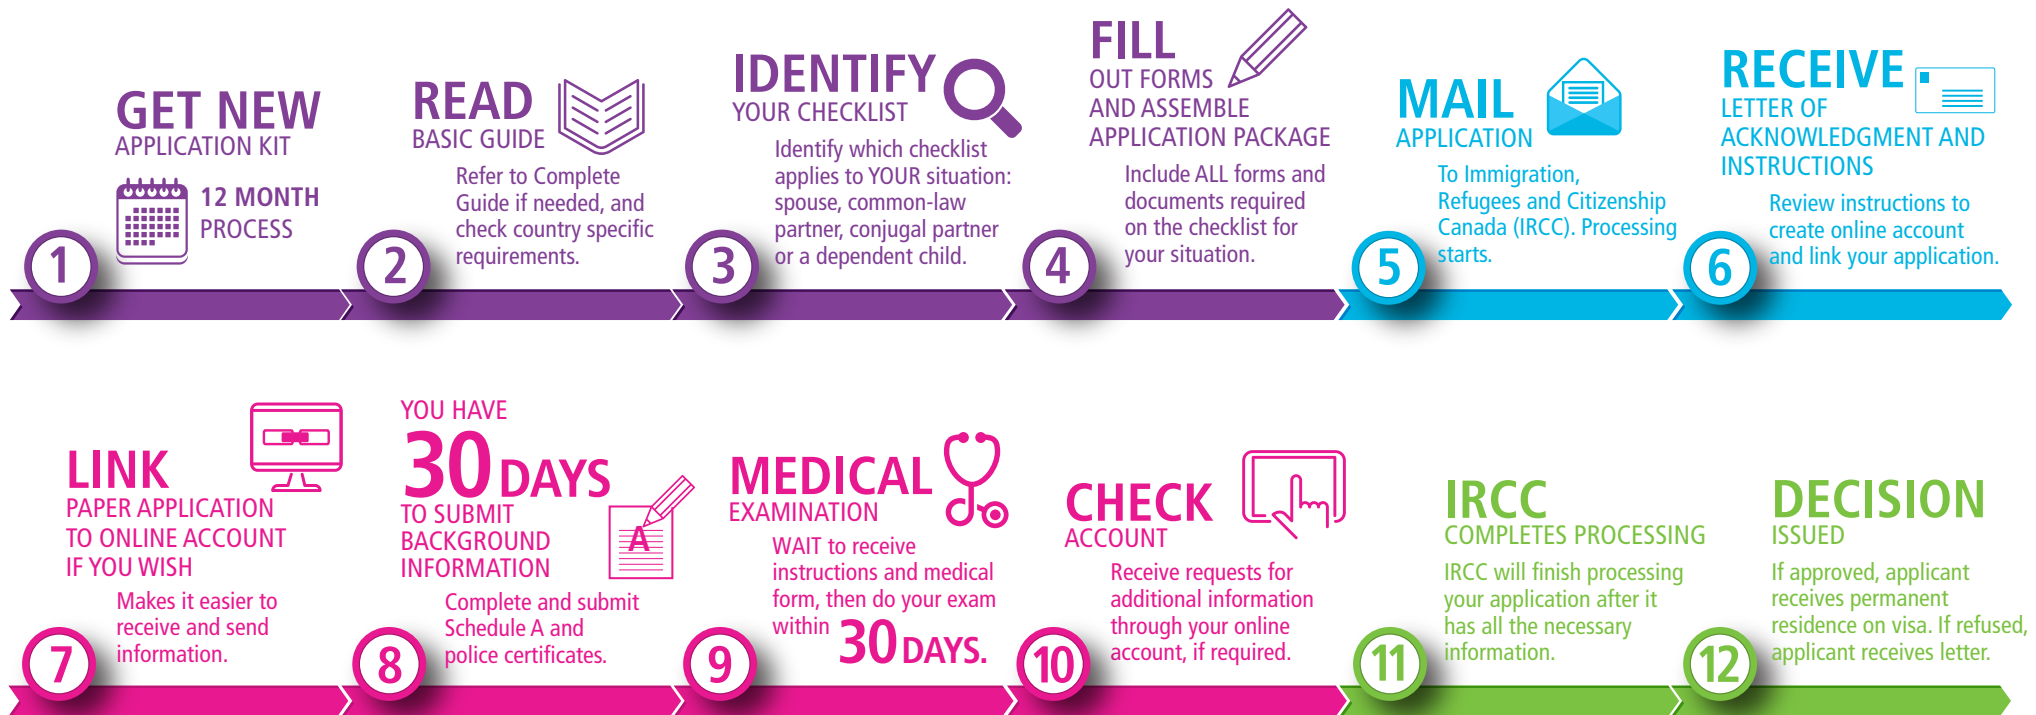

Spousal Sponsorship Changes

BRINGING FAMILIES TOGETHER

OVERVIEW OF NEW APPLICATION PROCESS WITH NEW KIT

PROCESSING TIMES

26 months for in-Canada applicants and **18 months** for overseas applicants*

12 months for overseas and in-Canada applicants*